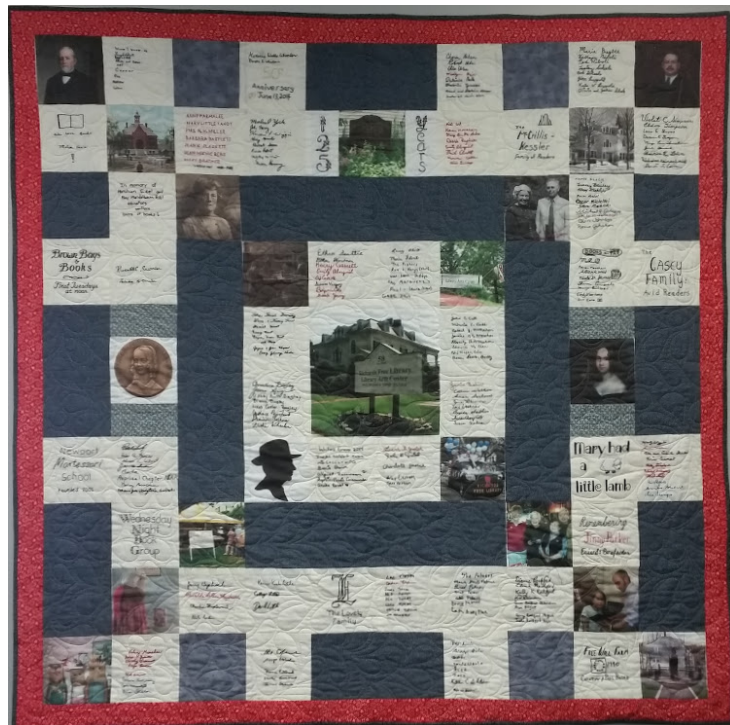

February 20 for President's Day

IRS TAX FORMS

We have a limited number of 2016 tax forms and instruction booklets at the library. We don't get as many as we used to since the IRS is scaling back. You can get forms from the IRS [website](#) or come in to the library and we can print them for you for $.10 a page.

Next Trustees

Meeting

is February 27 at 5:30 PM in the Sarah Hale room.

There will be a public hearing at this meeting regarding the proposed parking lot.

Would you like to get the library newsletter every month?

Sign up on the library's website at: www.newport.lib.nh.us

Quick Links

dressing as Pac-Man and his cronies, trying to take a bite out of a good book! The parade theme is 1980s, so dress up in your best 1980s gear, wear a warm jacket and stout walking boots, and meet us at 10:00 AM at the Newport Middle High School. Families, grown-ups, trustees, friends, and fans are all welcome! Families with children, please sign up at the Children's desk before February 9. Some Pac-Man costumes will be provided on a first come, first served basis.

Stop by the library to see the Richards Free Library 125th Anniversary Signature Quilt! For years it has been in process, and now it has finally been revealed and is on display near the computers in the main room. Thank you to everyone that helped make this beautiful quilt possible: Nancy Graham for her amazing long-arm quilting skills; Charen Urban who initially brought the idea to us after seeing a signature quilt in Nebraska; Biddy Irwin; Caitlin Topham; and Marty Lovely.

A reminder that notary services are available at the