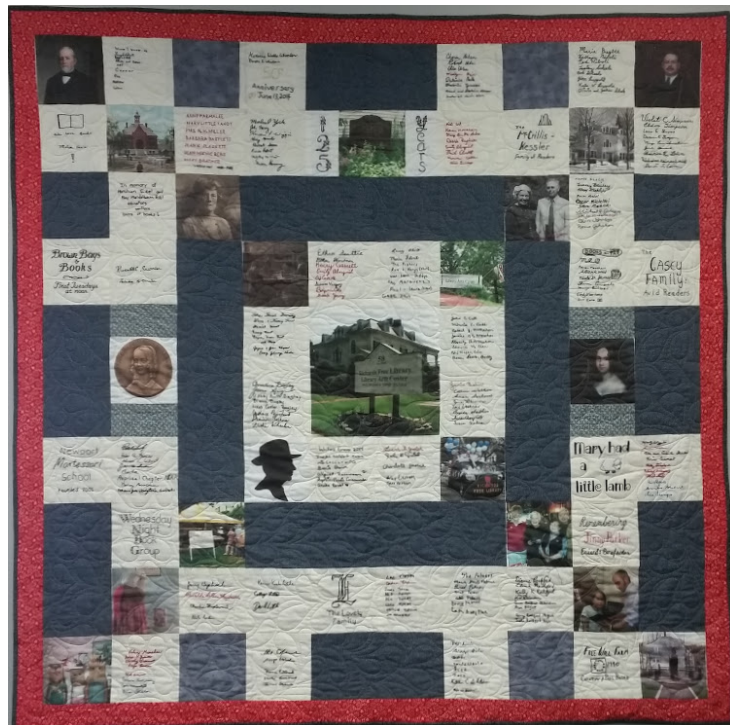

Sign up on the library's website at: www.newport.lib.nh.us

Quick Links

dressing as Pac-Man and his cronies, trying to take a bite out of a good book! The parade theme is 1980s, so dress up in your best 1980s gear, wear a warm jacket and stout walking boots, and meet us at 10:00 AM at the Newport Middle High School. Families, grown-ups, trustees, friends, and fans are all welcome! Families with children, please sign up at the Children's desk before February 9. Some Pac-Man costumes will be provided on a first come, first served basis.